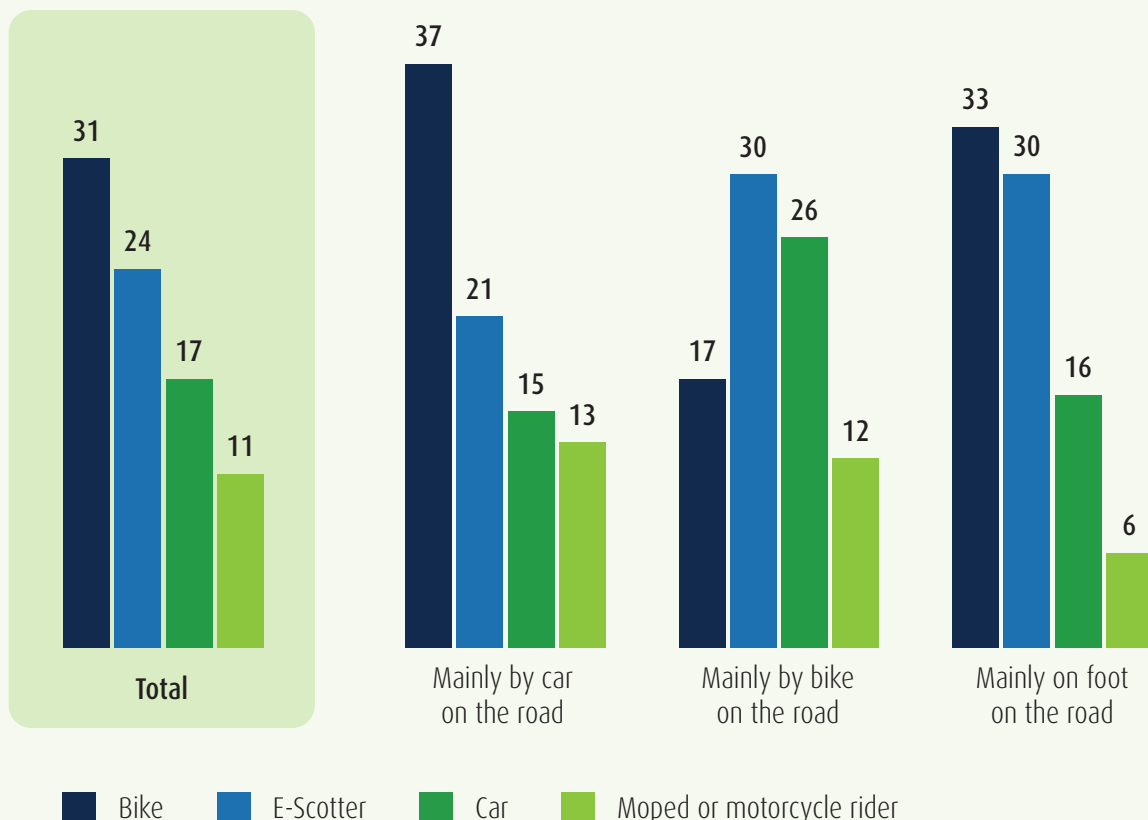

Quote of the month

„The results of the latest YouGov survey show that the car is the preferred means of transportation for the majority of Germans (54%). In addition, 31% of respondents perceive cyclists as the most inconsiderate road users. Drivers (37%) and pedestrians (33%) in particular share this view.“*

Jörg-Michael Satz, President MOVING International Road Safety Association e. V.

Cyclists have the worst reputation

Percentage of respondents who perceive the following road users as the most inconsiderate (in %)