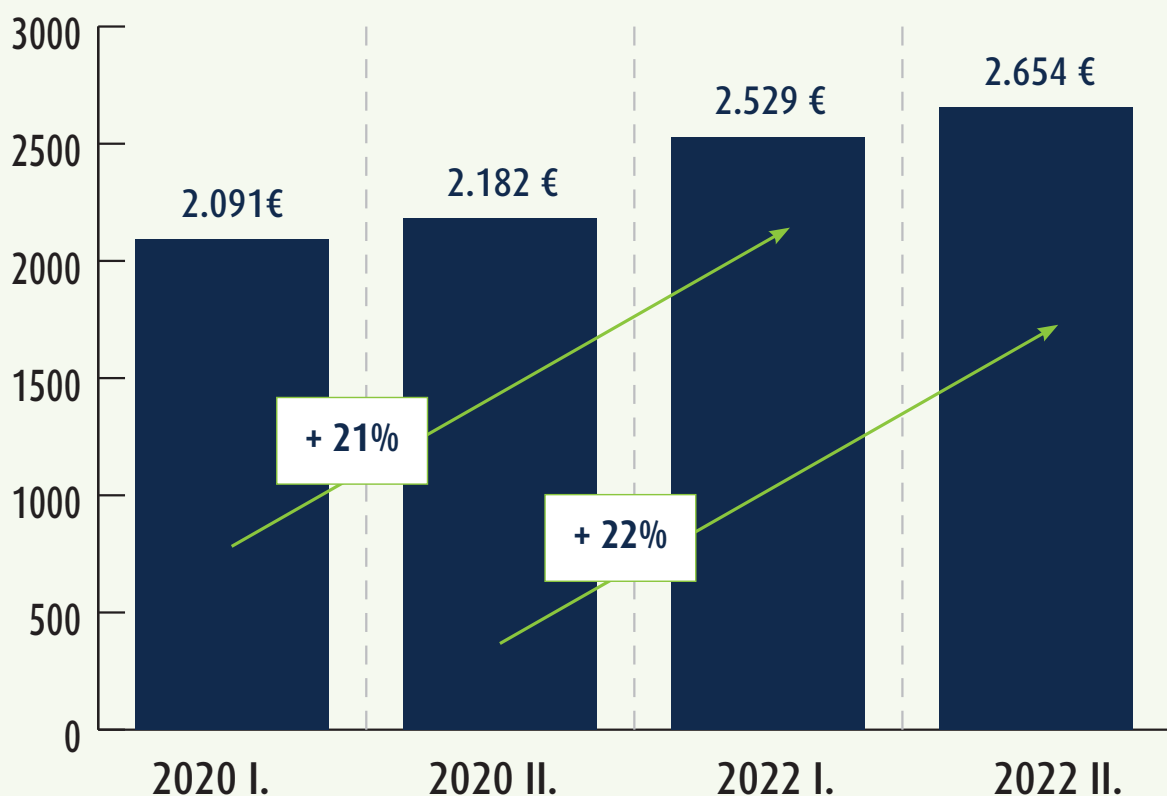

Quote of the month

„According to the MOVING survey from August 2022, the total costs amount to an average of almost €2,700 for a passenger car driver's license (class B). This is a price increase of 22% within 2 years.“

Jörg-Michael Satz, President MOVING International Road Safety Association e. V.

Average cost of driving license class B

Source: MOVING Driving School Market Analysis 2022 survey and Drivingschool-Climate-Index 2020 of 400 driving schools.