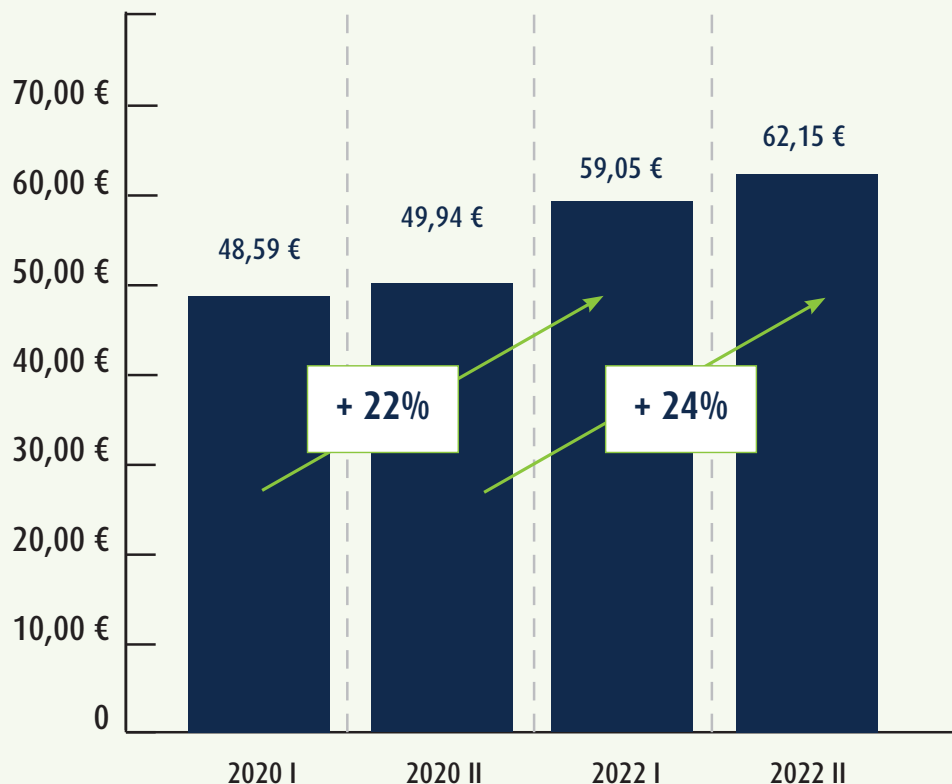

Quote of the month

„According to the current MOVING survey from August 2022, a normal driving hour of class A costs on average approx. 62 €. This means a price increase of 24% within 2 years.“

Jörg-Michael Satz, President MOVING International Road Safety Association e. V.

Average prices for normal driving lesson

45Min Class A (A1 und A2)

Source: MOVING Driving School Market Analysis 2022 survey and Drivingschool-Climate-Index 2020 of 400 driving schools.