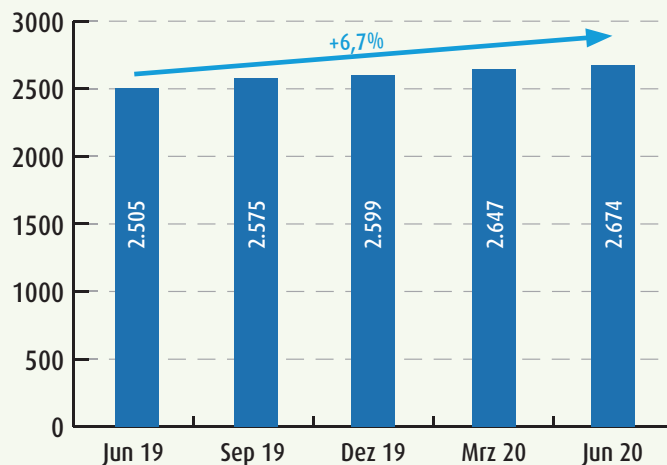

Quote of the month

„Despite the serious effects of the Corona pandemic and the first lockdown in the first half of 2020, the number of driving instructors subject to social insurance contributions has increased by 3.6% to 18,879 for the comparison month of June 2019. This is due not least to the steady increase in the proportion of women in the driving instructor profession.“

Jörg-Michael Satz, President of MOVING International Road Safety Association e. V.

Number of socially insured employed driving instructors:

Number of employed female driving instructors in Germany subject to social insurance contributions: