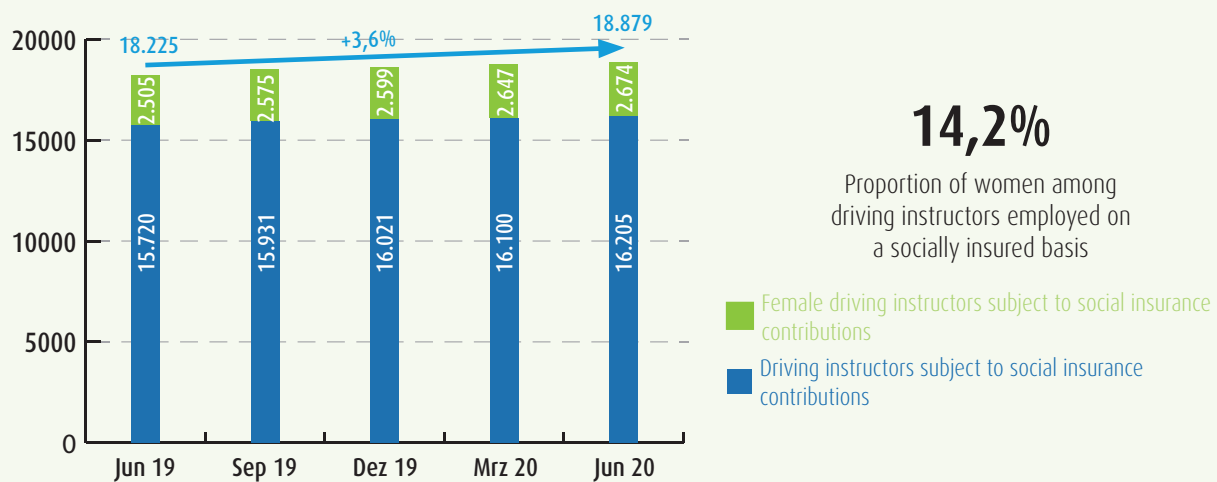

Quote of the month

„Despite the serious effects of the Corona pandemic and the first lockdown in the first half of 2020, the number of driving instructors subject to social insurance contributions has increased by 3.6% to 18,879 for the comparison month of June 2019. This is due not least to the steady increase in the proportion of women in the driving instructor profession.“

Jörg-Michael Satz, President of MOVING International Road Safety Association e. V.

Number of socially insured employed driving instructors:

Number of employed female driving instructors in Germany subject to social insurance contributions: